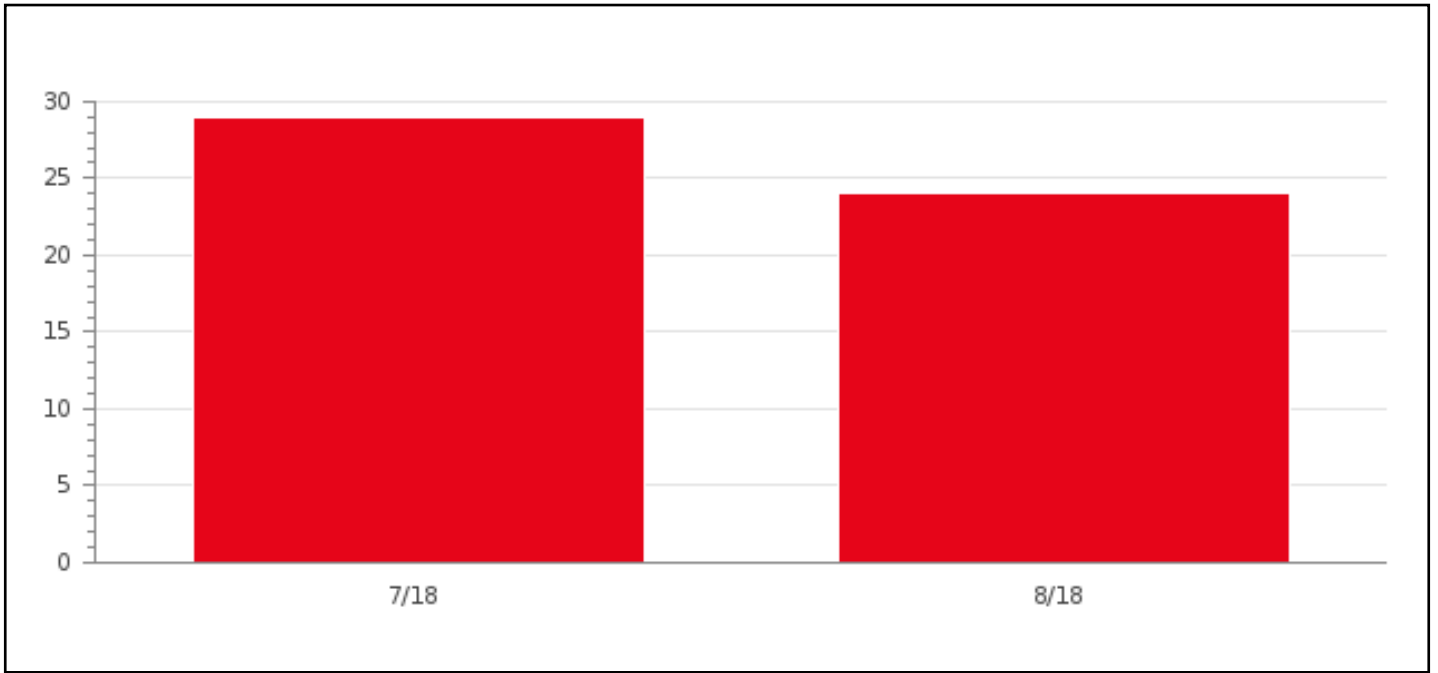

Notice there was a decrease in weed abatement for August 2018 vs July 2018; we attribute this to inclement weather.