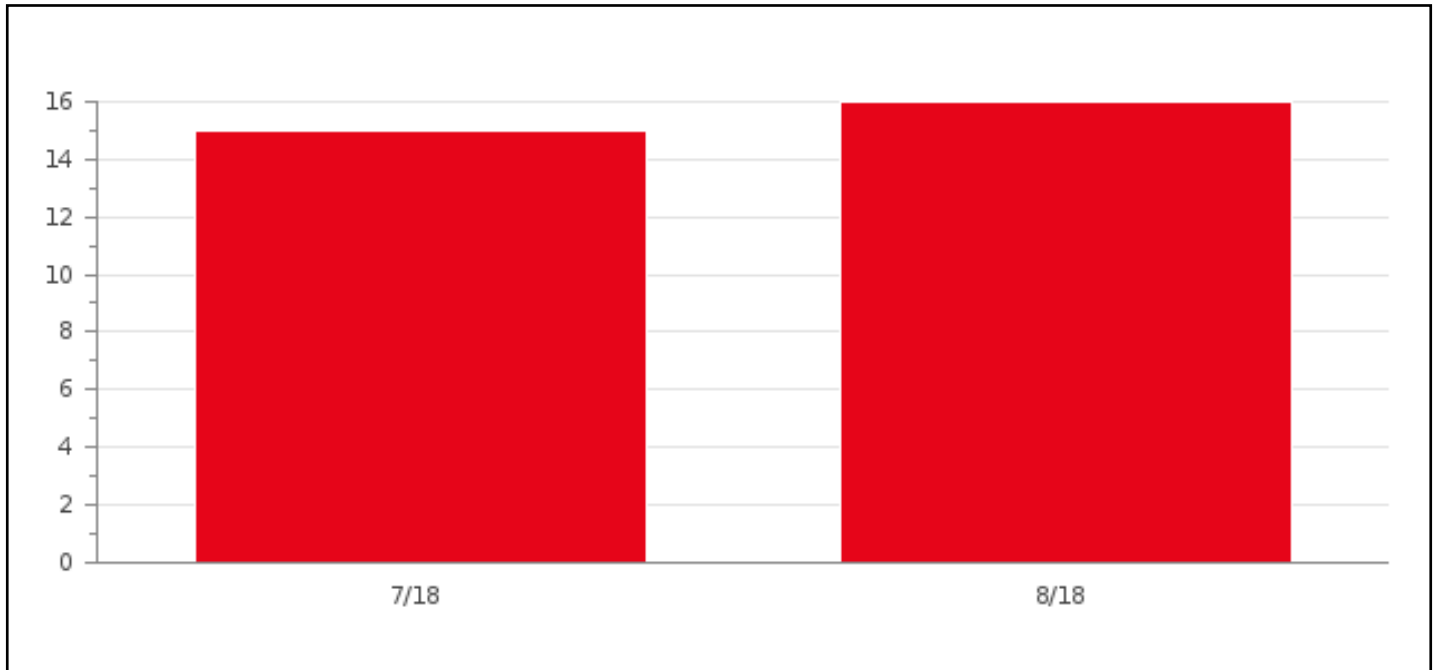

Samuel Webb blowing grass from sidewalk.

Cleaning Statistics

Graffiti - Removed -- Month Vs. Month

Notice there was a slight increase in graffiti removed for August 2018 vs July 2018; we attribute this to campaign signs placed throughout the district.