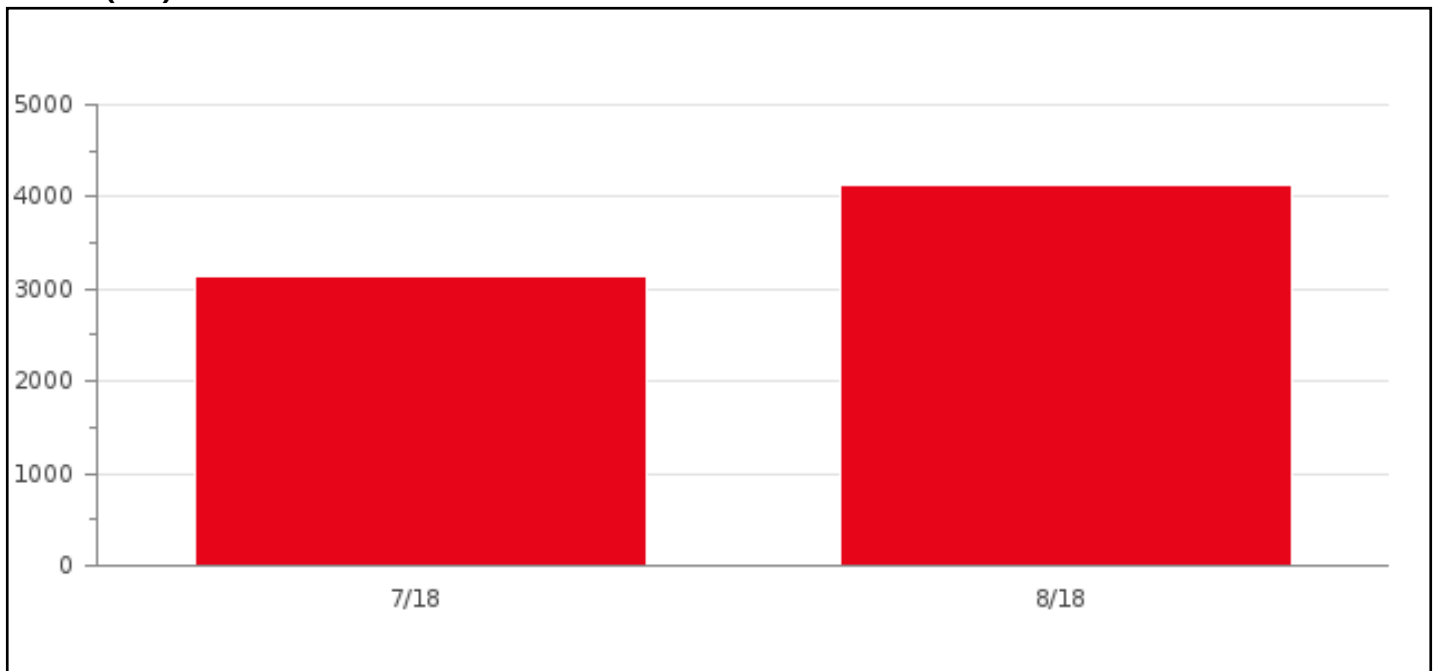

Samuel Webb blowing grass from sidewalk.

Cleaning Statistics

Graffiti - Removed -- Month Vs. Month

Notice there was a slight increase in graffiti removed for August 2018 vs July 2018; we attribute this to campaign signs placed throughout the district.

Trash (lbs) -- Month Vs. Month

Notice there was an increase in trash collected for August 2018 vs July 2018; we attribute this to more events held throughout the district.

Weed Abatement (block faces) -- Month Vs. Month