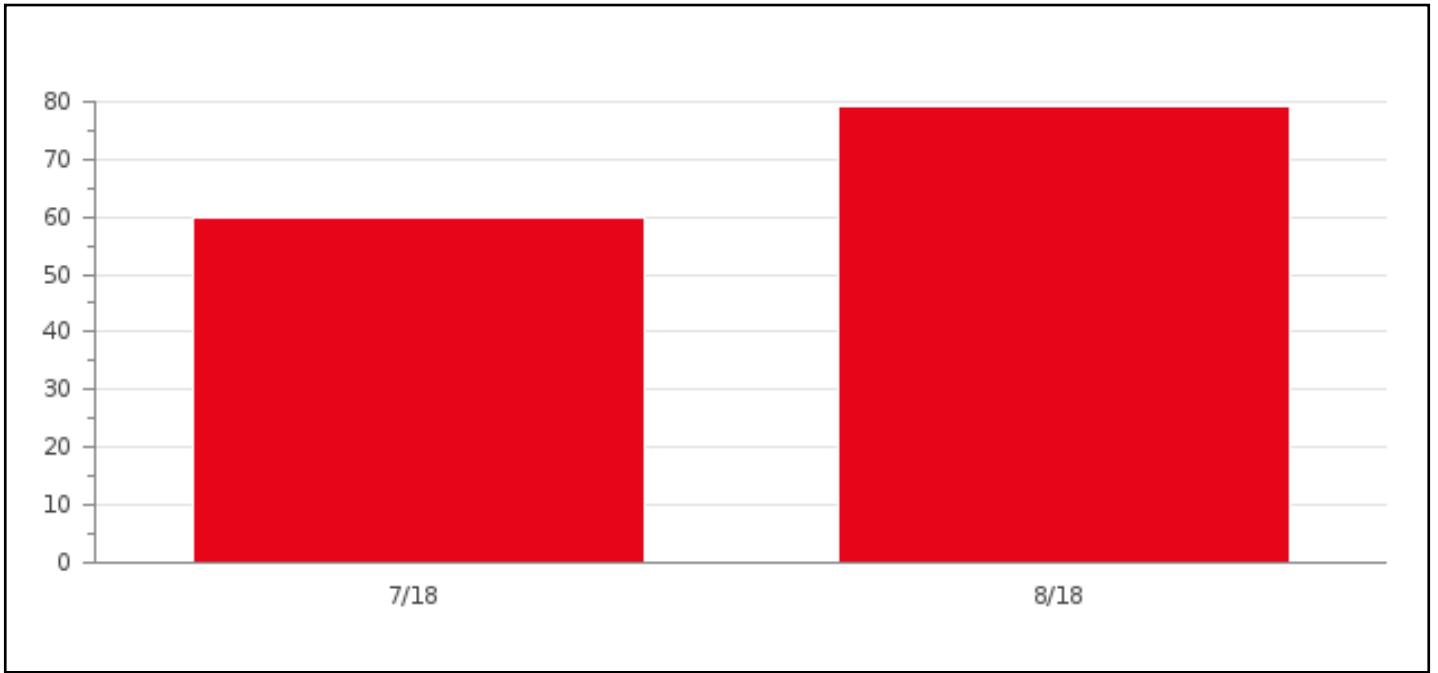

Notice there was an increase in panhandling for August 2018 vs July 2018; we attribute this to increased homeless traffic from Union Station.