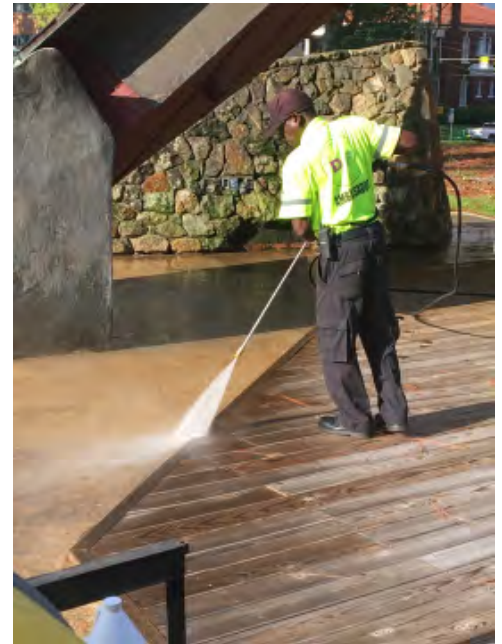

Highlights

Field Observations

- Over the past month our biggest concern was with the homeless drinking alcohol at Union Station then coming into the district intoxicated causing disturbances.
- Ambassadors continue to encounter the homeless urinating and defecating along sidewalks and door entrances of buildings throughout the district.
- Ambassadors are noticing more broken windows in abandoned buildings throughout the district as they are making patrols.
- Ambassadors are seeing an increase in the homeless sleeping in door entrances of buildings and on benches after morning deployment throughout the district.

Accomplishments

Ambassadors provided coverage for the following events:

- Capitol City Cycling Classic
- AAF August Luncheon (The Westin)
- Lyle Lovett and His Large Band (Thalia Mara)
- Mississippi Book Festival (State Capitol)
- Big Laughs in the City (Marriott)
- McDonald's Inspirational Celebration Gospel Tour (Convention Center)
- Food Truck Friday (Smith Park)
- Bringing Washington to You (Convention Center)
- Dinner in the Park (Smith Park)
- Music in the City (Museum of Art)
- Theater Camp (Galloway)
- AKA International Brunch (Convention Center)
- Ready to Run (The Westin)
- Women for Progress Issues Forum (Thalia Mara)
- Rankin County School District's 2018 Back to School Program (Convention Center)

Samuel Webb pressure washing stage in Smith Park.