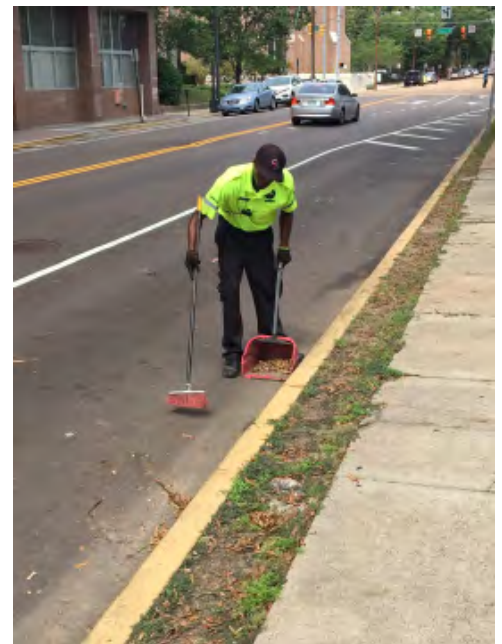

George Harmon detail cleaning curb line.