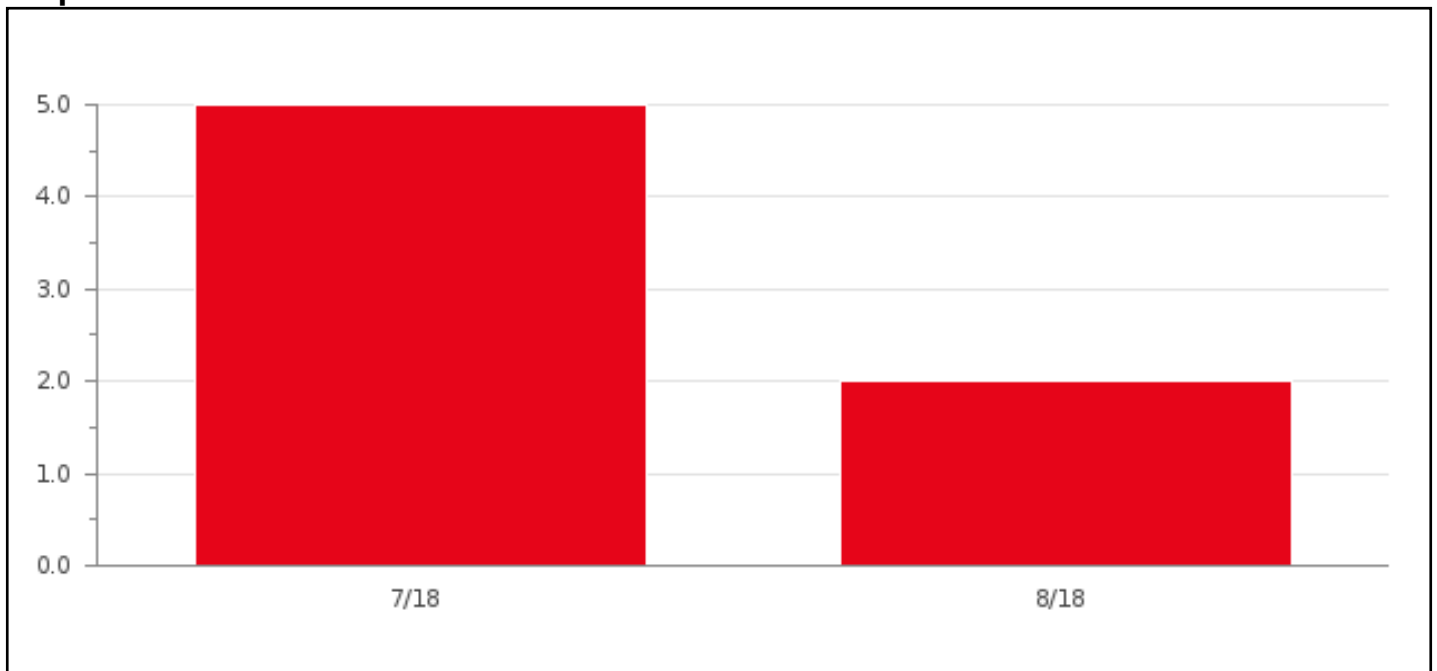

Request for Police / Fire / EMS / Assistance -- Month Vs. Month

Notice there was a decrease in request for police assistance for August 2018 vs July 2018; we attribute this to increased JPD presence throughout the district.

Panhandling - Passive -- Month Vs. Month