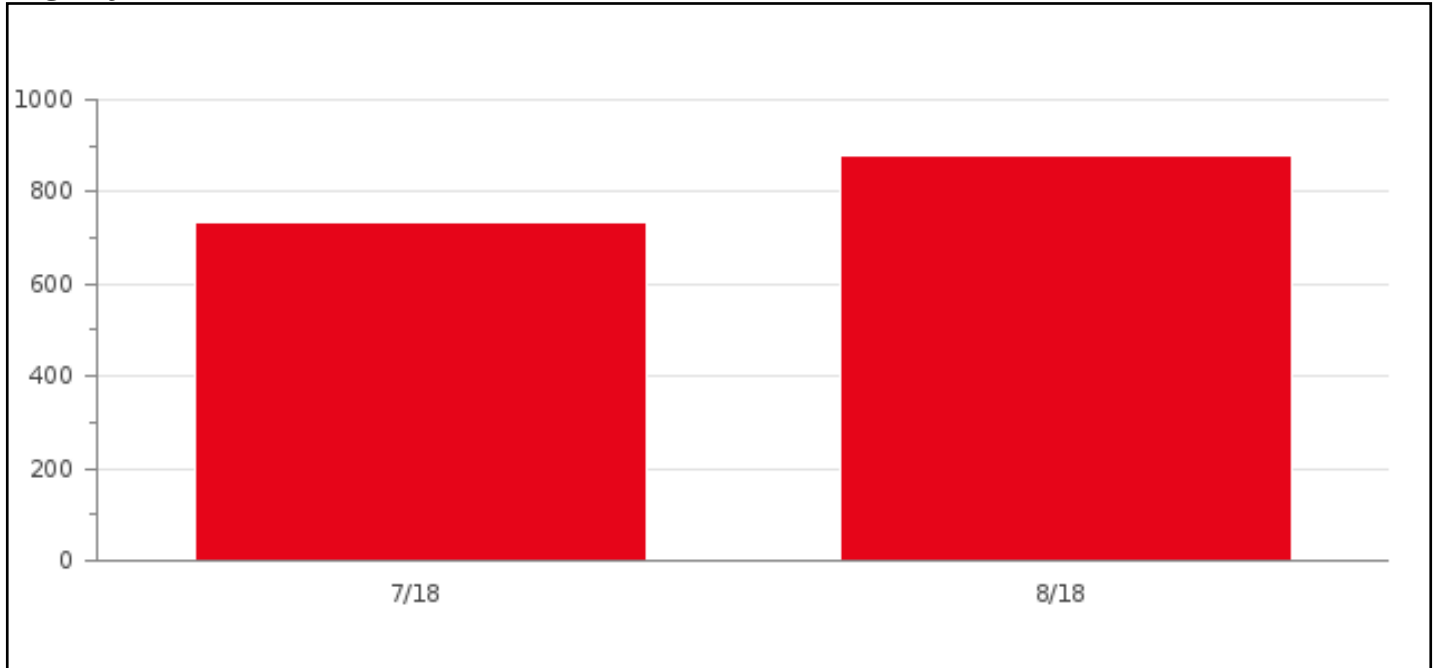

Trash (lbs) -- Month Vs. Month

Notice there was an increase in trash collected for August 2018 vs July 2018; we attribute this to more events held throughout the district.

Weed Abatement (block faces) -- Month Vs. Month

Notice there was a decrease in weed abatement for August 2018 vs July 2018; we attribute this to inclement weather.

Safety Statistics

Segway Miles -- Month Vs. Month

Notice there was an increase in segway miles for August 2018 vs July 2018; we attribute this to addition of Safety Ambassador.